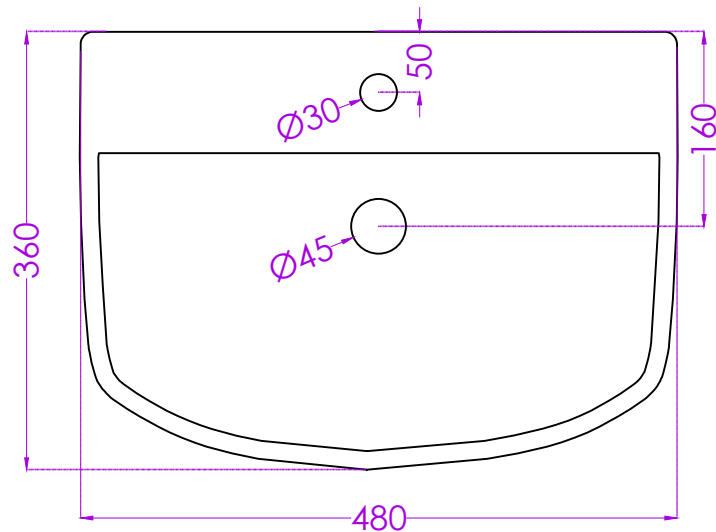

SPUN P3415PW0003 WASH BASIN P1116PW0003 FULL PEDESTAL

JOHNSON

PLAN

BACK