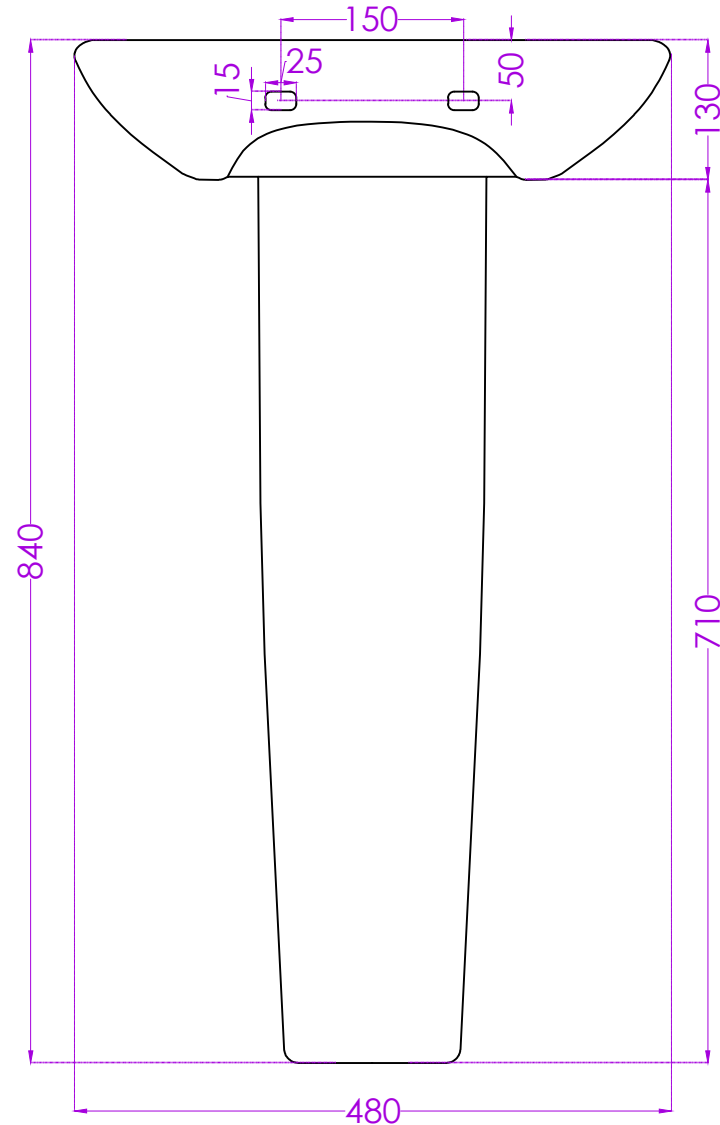

SPUN P3415PW0003 WASH BASIN P1116PW0003 FULL PEDESTAL

JOHNSON

PLAN

BACK